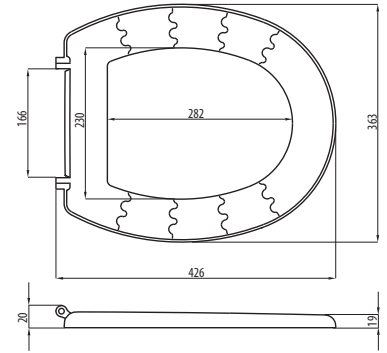

MALAGA-LIGHT

06/A
400g

COLOURS:

PLASTIC HINGE