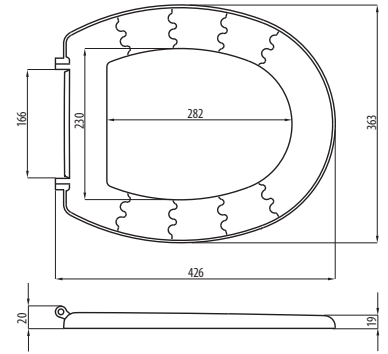

MALAGA

08/.../IML
515 g

COLOUR:

08/A
PLASTIC HINGE

08/AC
PLASTIC HINGE,
QUICK RELEASE
- TWO BUTTONS

08/M
METAL HINGE