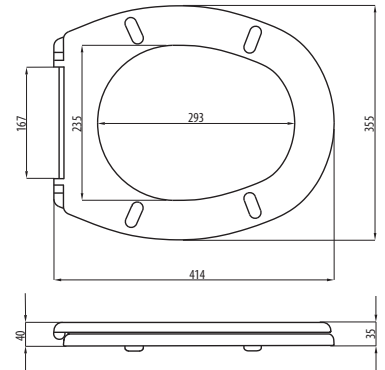

LUX

011/...
2045 g

COLOURS:

011/A
PLASTIC HINGE

011/AC
PLASTIC HINGE,
QUICK RELEASE - TWO BUTTONS

011/M
METAL HINGE

011/MW
METAL HINGE, SOFT CLOSE

011/AW
PLASTIC HINGE, SOFT CLOSE

011/AWC
PLASTIC HINGE, SOFT CLOSE,
QUICK RELEASE - TWO BUTTONS