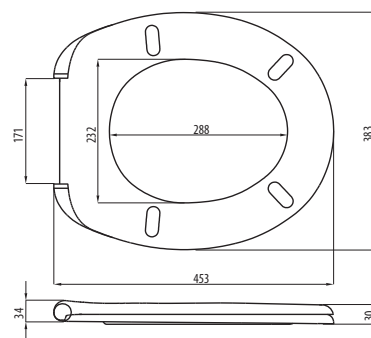

# LA PALMA

047/...  
2200 g

COLOURS:   

**047/M**  
METAL HINGE

**047/MW**  
METAL HINGE, SOFT CLOSE

**047/A**  
PLASTIC HINGE

**047/AC**  
PLASTIC HINGE,  
QUICK RELEASE - TWO BUTTONS

**047/AW**  
PLASTIC HINGE, SOFT CLOSE

**047/AWC**  
PLASTIC HINGE, SOFT CLOSE,  
QUICK RELEASE - TWO BUTTONS