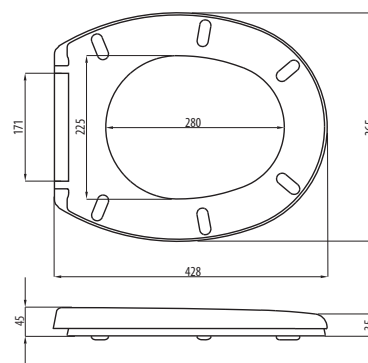

KASKADA-BIS LIGHT

019/...
1400 g

COLOURS:   

019/M
METAL HINGE

019/MW
METAL HINGE, SOFT CLOSE

019/A
PLASTIC HINGE

019/AC
PLASTIC HINGE,
QUICK RELEASE - TWO BUTTONS

019/AW
PLASTIC HINGE, SOFT CLOSE

019/AWC
PLASTIC HINGE, SOFT CLOSE,
QUICK RELEASE - TWO BUTTONS