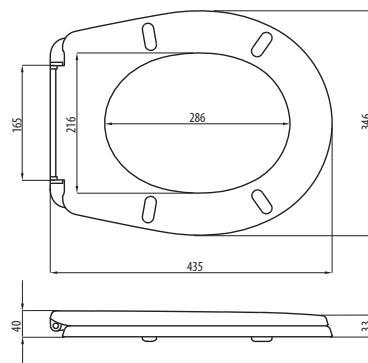

# CLEO

09/...  
660 g

COLOURS:  

**09/M**  
METAL HINGE

**09/MW**  
METAL HINGE, SOFT CLOSE

**09/A**  
PLASTIC HINGE

**09/AC**  
PLASTIC HINGE,  
QUICK RELEASE - TWO BUTTONS

**09/AW**  
PLASTIC HINGE, SOFT CLOSE

**09/AWC**  
PLASTIC HINGE, SOFT CLOSE,  
QUICK RELEASE - TWO BUTTONS