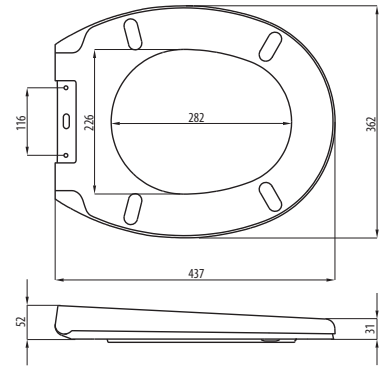

RONDA-BIS

021/MWC
2130 g

COLOURS:   

METAL HINGE, SOFT CLOSE, QUICK RELEASE - ONE BUTTON