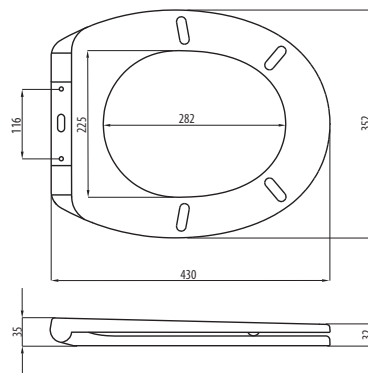

# ASTURIA

015/MWC  
840g

COLOURS:  

METAL HINGE, SOFT CLOSE, QUICK RELEASE - ONE BUTTON