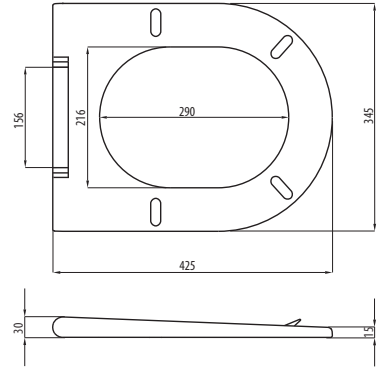

SEVILLA

07/A
475 g

COLOURS:

PLASTIC HINGE

POLYPROPYLENE TOILET SEATS