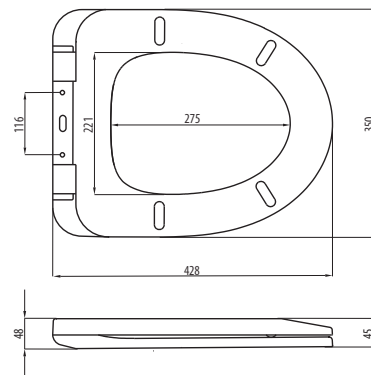

# NAWARRA

016/MWC

885 g

COLOURS:

METAL HINGE, SOFT CLOSE, QUICK RELEASE - ONE BUTTON

POLYPROPYLENE TOILET SEATS